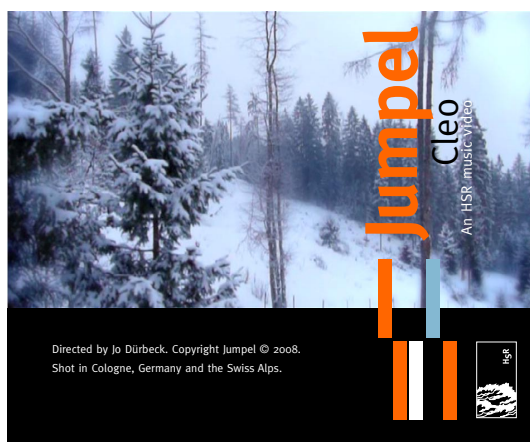

FOR IMMEDIATE RELEASE

Hidden Shoal Recordings

For more information:

Cam Merton

Mob: 0422 460 518

Email: cam@hiddenshoal.com

Web: <http://music.hiddenshoal.com>

High Res Publicity Images:

<http://music.hiddenshoal.com/publicity>

Hidden Shoal Recordings » New Jumpel Music Video

Perth, Western Australia; Cologne, Germany; 6th March 2008. The Australian music label Hidden Shoal Recordings today announced the release of the beautiful new music video for the track 'Cleo' by German artist Jumpel.

The video for 'Cleo' is a haunting, visual echo of the music's carefully woven minimalism. Shot in Cologne and the Swiss Alps, 'Cleo' is a mesmerising visual experience that sees Jumpel's expert craftsmanship at play once again.

The track is taken from the wonderfully received Jumpel debut album *Samuel Jason Lies on the Beach*.

"Jumpel brings a wealth of musical and life experience to this meticulously crafted debut album... Over the course of the album, Dürbeck reveals himself to be something of an obsessive miniaturist, as he packs the maximum amount of detail into each setting, regardless of length... Samuel Jason Lies On The Beach feels intimate despite its broad spectrum of instrumental colour and occasional cinematic ambience" – **Textura**

"Much like a never-ending jigsaw, Samuel Jason Lies on the Beach reveals something new with each listen. Be it the swirling synths, chilled strings or intricately placed sound effects, each little piece offers a glimpse of the whole picture. There is a certain something about Jumpel's compositions... a thoroughly rewarding experience"

– **Angry Ape**

Despite its obvious mastery of the dizzying possibilities afforded by technology, Jumpel's

debut album *Samuel Jason Lies on the Beach* is a work of intense intimacy and humanity. The album serves as a testament to the power of careful distillation and minimalism, exuding an emotional complexity that belies its seemingly simple surface. Tracks were borne out of discrete nocturnal recording sessions where ideas sparked from a range of disparate sources: an old drum machine, a radio announcement, a forgotten guitar chord. Through a process of layering and weaving, the album began to take shape. Opaque electronic textures act like sinew, binding themselves to piano and string melodies. The result is an album that must be heard as a whole, yet seems to exist without a real beginning or end.

'Cleo' is available now for purchase exclusively from the HSR Store and is available for viewing and embedding on all major video websites such as YouTube and Imeem.